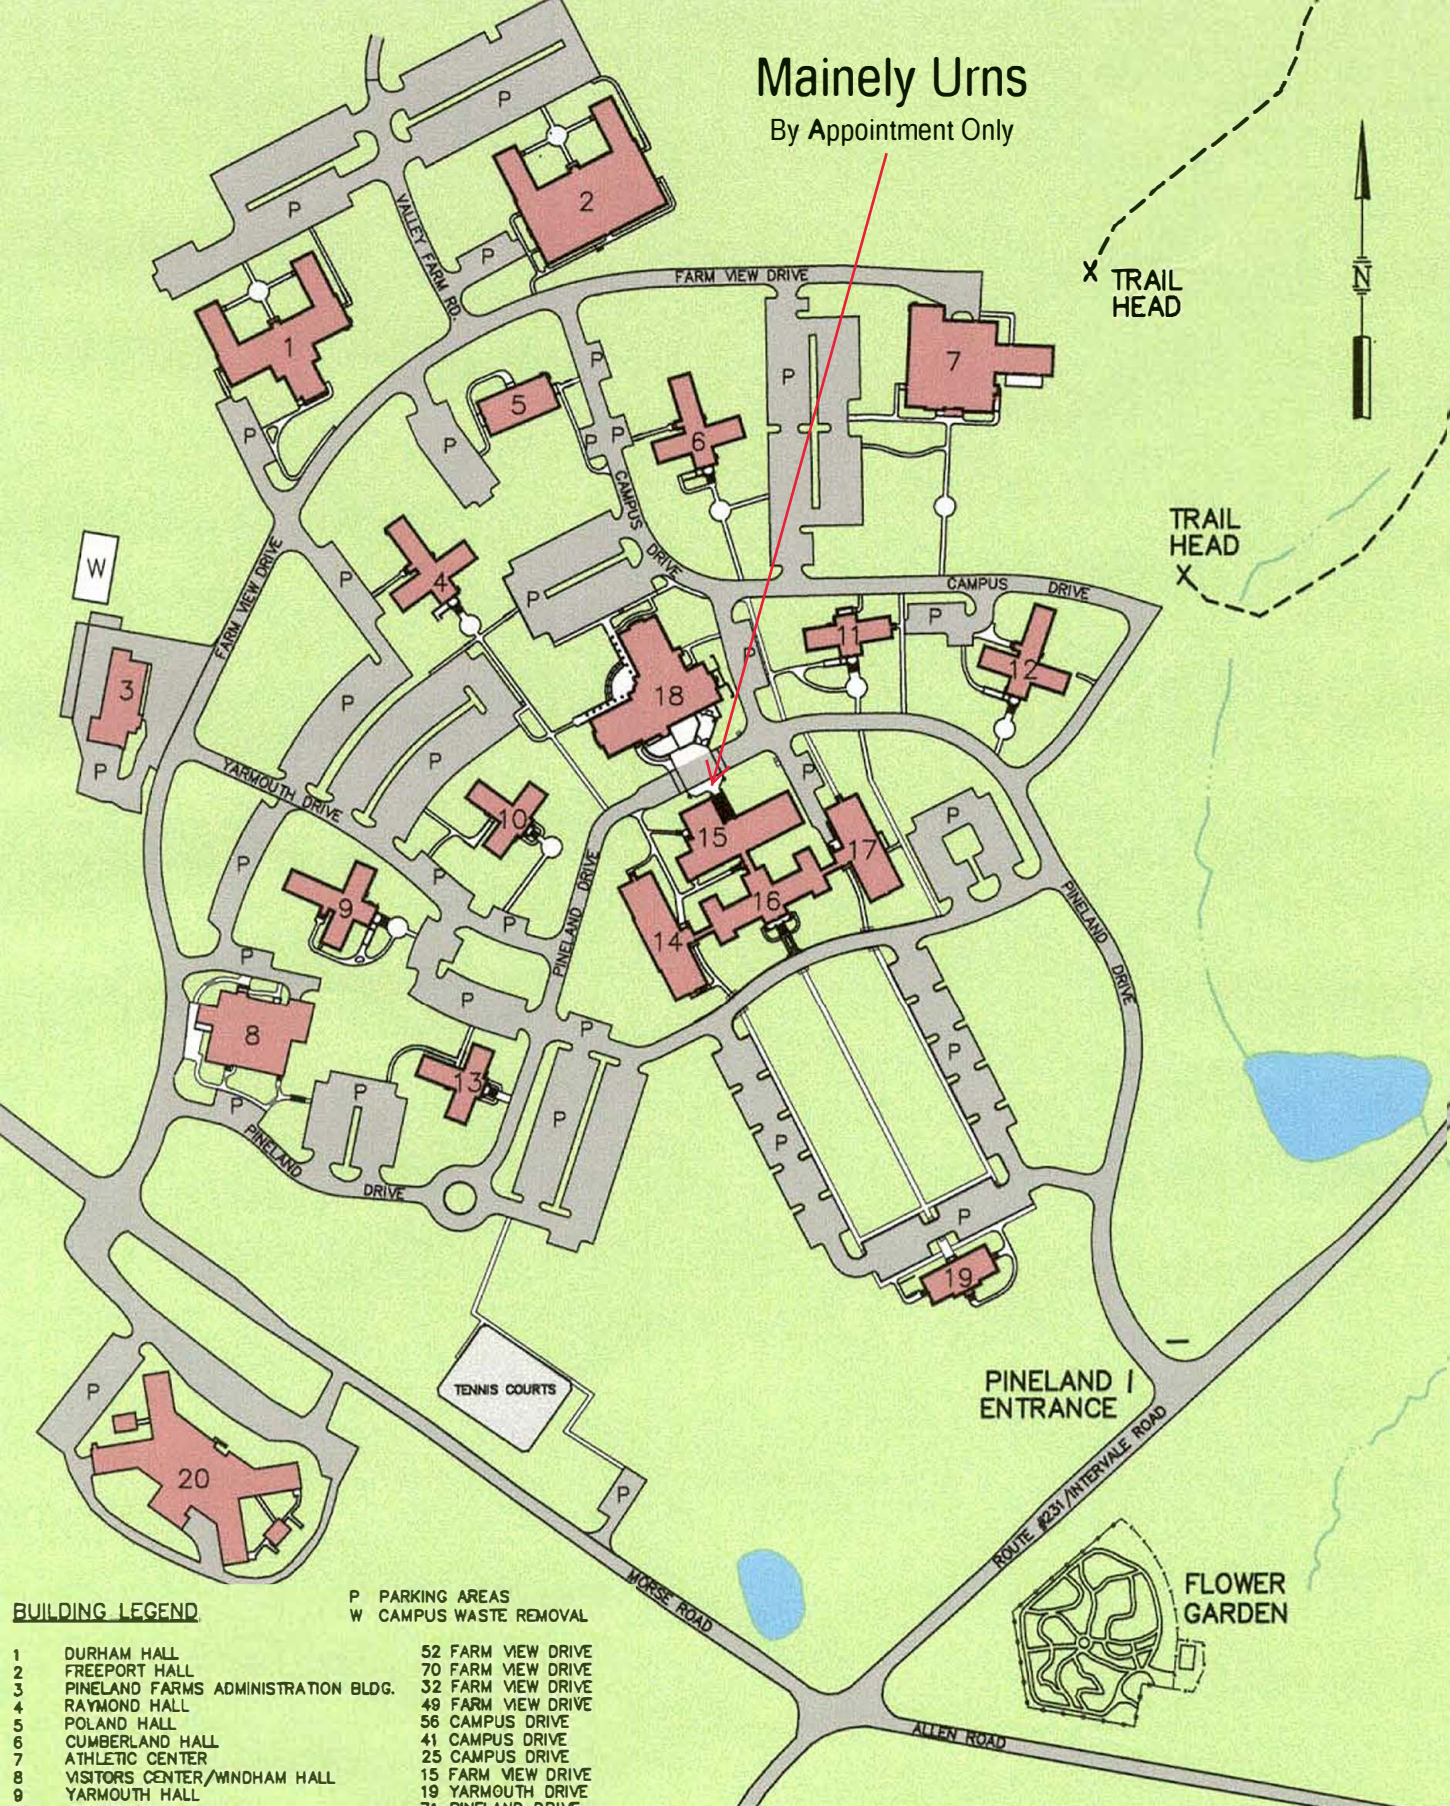

Mainely Urns

By Appointment Only

X TRAIL HEAD

TRAIL HEAD X

PINELAND I
ENTRANCE

FLOWER
GARDEN

BUILDING LEGEND

P PARKING AREAS
W CAMPUS WASTE REMOVAL

- | | |
|---------------------------------------|------------------------------|
| 1 DURHAM HALL | 52 FARM VIEW DRIVE |
| 2 FREEPORT HALL | 70 FARM VIEW DRIVE |
| 3 PINELAND FARMS ADMINISTRATION BLDG. | 32 FARM VIEW DRIVE |
| 4 RAYMOND HALL | 49 FARM VIEW DRIVE |
| 5 POLAND HALL | 56 CAMPUS DRIVE |
| 6 CUMBERLAND HALL | 41 CAMPUS DRIVE |
| 7 ATHLETIC CENTER | 25 CAMPUS DRIVE |
| 8 VISITORS CENTER/WINDHAM HALL | 15 FARM VIEW DRIVE |
| 9 YARMOUTH HALL | 19 YARMOUTH DRIVE |
| 10 LISBON HALL | 71 PINELAND DRIVE |
| 11 NEW GLOUCESTER HALL | 49 PINELAND DRIVE |
| 12 POWNAL HALL | 41 PINELAND DRIVE |
| 13 GRAY HALL | 83 PINELAND DRIVE |
| 14 LEWISTON HALL | 60 PINELAND DRIVE; BLDG. IV |
| 15 BRUNSWICK HALL | 60 PINELAND DRIVE; BLDG. I |
| 16 AUBURN HALL | 60 PINELAND DRIVE; BLDG. III |
| 17 PORTLAND HALL | 60 PINELAND DRIVE; BLDG. II |
| 18 THE COMMONS | 59 PINELAND DRIVE |
| 19 CONFERENCE CENTER | 18 PINELAND DRIVE |
| 20 SAD 15 B. DUNN SCHOOL | 667 MORSE ROAD |

PINELAND CAMPUS
NEW GLOUCESTER, MAINE